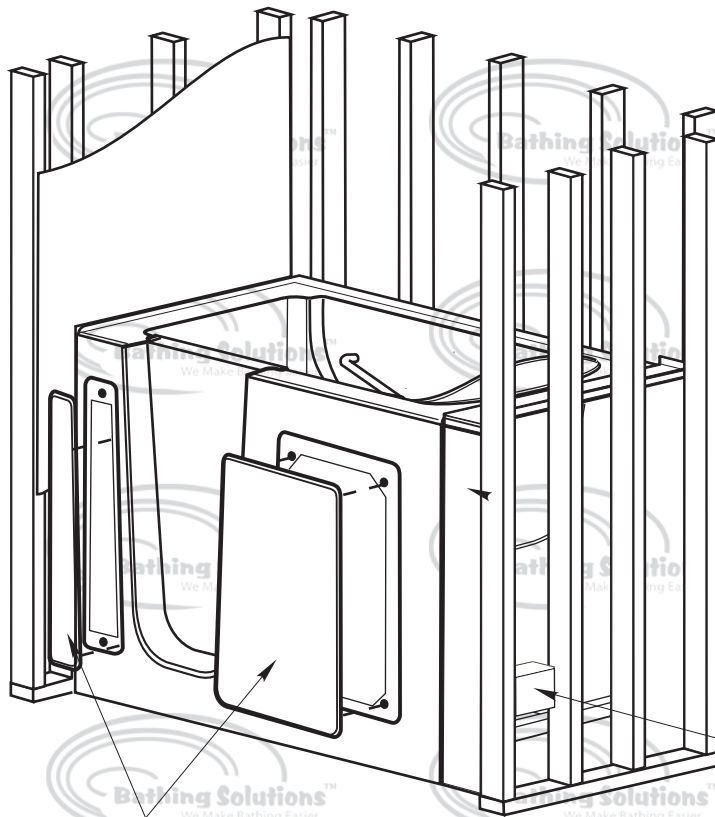

BS Series Model 28 Blueprint
70 Gal. Operating Capacity

Removable access panels

Electrical supply location